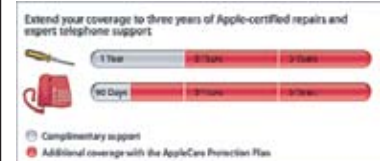

iStudio by Copperwired Co., Ltd.

Siam Paragon: 0-2610-9315
J-Avenue (Thonglor 15): 0-2712-7620
Central World Plaza 02-613-1540-2
Siam Discovery 02-658-0451-4
Digital Gateway 02-623-4212-4
Central Plaza Rama III 02-673-7130-2
Gaysorn Plaza 02-656-1363-4
www.mustlovemac.com

Aug 2010

* all prices are included 7% VAT and subject to change without notice

All MacBook models feature: a full-size keyboard, Scrolling Trackpad, AirPort Extreme wireless networking (802.11b/g), Bluetooth 2.0+EDR, Gigabit Ethernet, two USB 2.0 ports, one FireWire port, and optical digital and analog audio in/out.